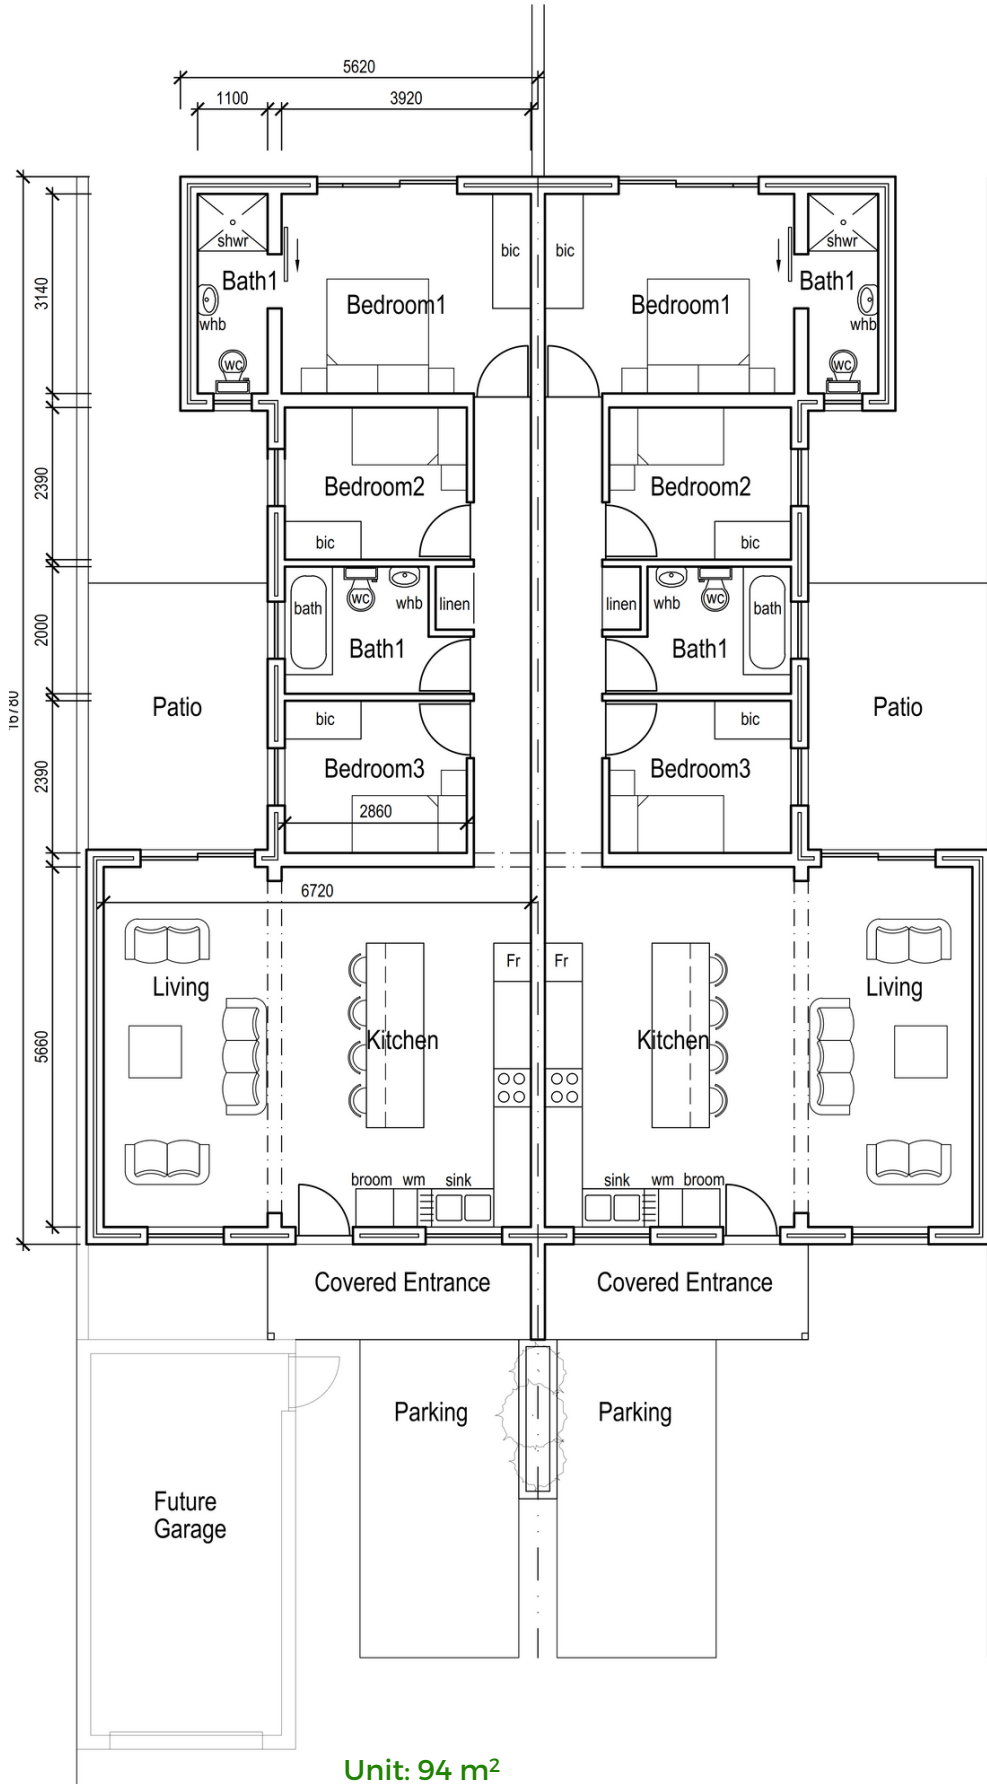

WILLOW WOOD
ESTATE

64.8m²

Unit: 64.8 m²

Uncovered Patio: 11 m²

Covered Entrance: 6.2 m²

Garage(Optional): 22 m²

Type B1

WILLOW WOOD
ESTATE

82.5m²

Unit: 82.5 m²

Uncovered Patio: 11 m²

Covered Entrance: 6.2 m²

Garage(Optional): 22 m²

Type B2

WILLOW WOOD
ESTATE

70m²

Unit: 70 m²

Uncovered Patio: 11 m²

Covered Entrance: 6.2 m²

Garage(Optional): 22 m²

Type C

WILLOW WOOD
ESTATE

76.3m²

Unit: 76.3 m²

Uncovered Patio: 11 m²

Covered Entrance: 6.2 m

Garage(Optional): 22 m²

Type C1

WILLOW WOOD
ESTATE

94m²

Unit: 94 m²

Uncovered Patio: 11 m²