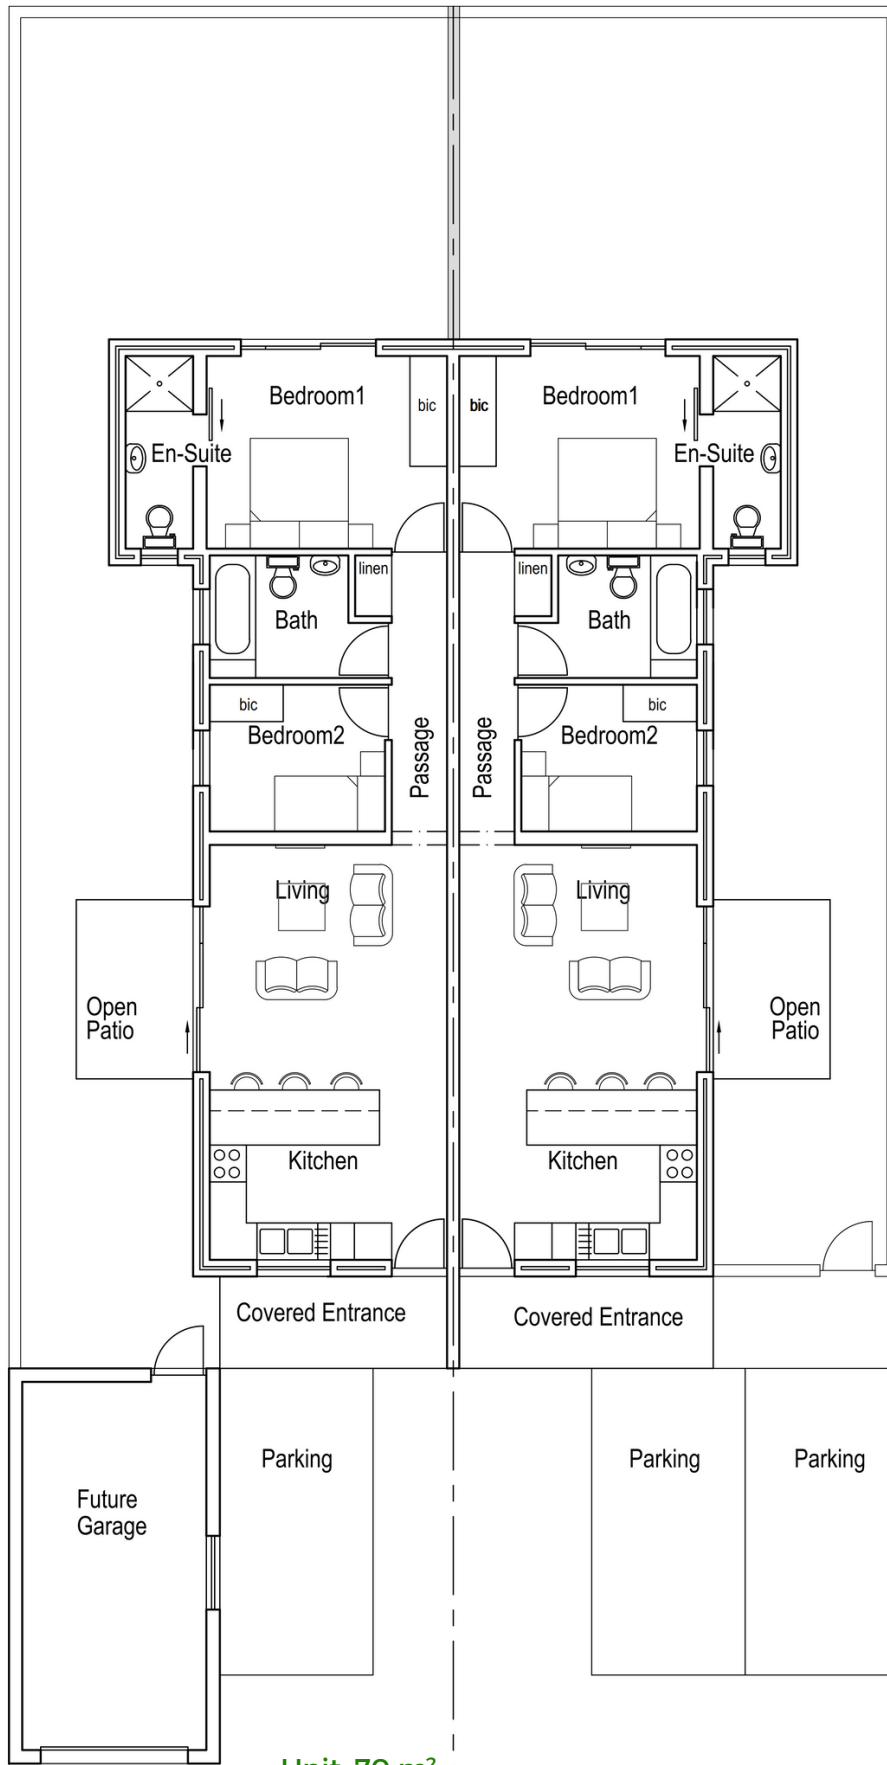

Type A

WILLOW WOOD
ESTATE

59.7 m²

Unit: 59.7 m²

Uncovered Patio: 11 m²

Covered Entrance: 6.2 m²

Garage(Optional): 22 m²

Type B

WILLOW WOOD
ESTATE

64.8m²

Unit: 64.8 m²

Uncovered Patio: 11 m²

Covered Entrance: 6.2 m²

Garage(Optional): 22 m²

Type B1

WILLOW WOOD
ESTATE

82.5m²

Unit: 82.5 m²

Uncovered Patio: 11 m²

Covered Entrance: 6.2 m²

Garage(Optional): 22 m²

Type B2

WILLOW WOOD
ESTATE

70m²

Unit: 70 m²

Uncovered Patio: 11 m²

Covered Entrance: 6.2 m²

Garage(Optional): 22 m²

Type C

WILLOW WOOD
ESTATE

76.3m²

Unit: 76.3 m²