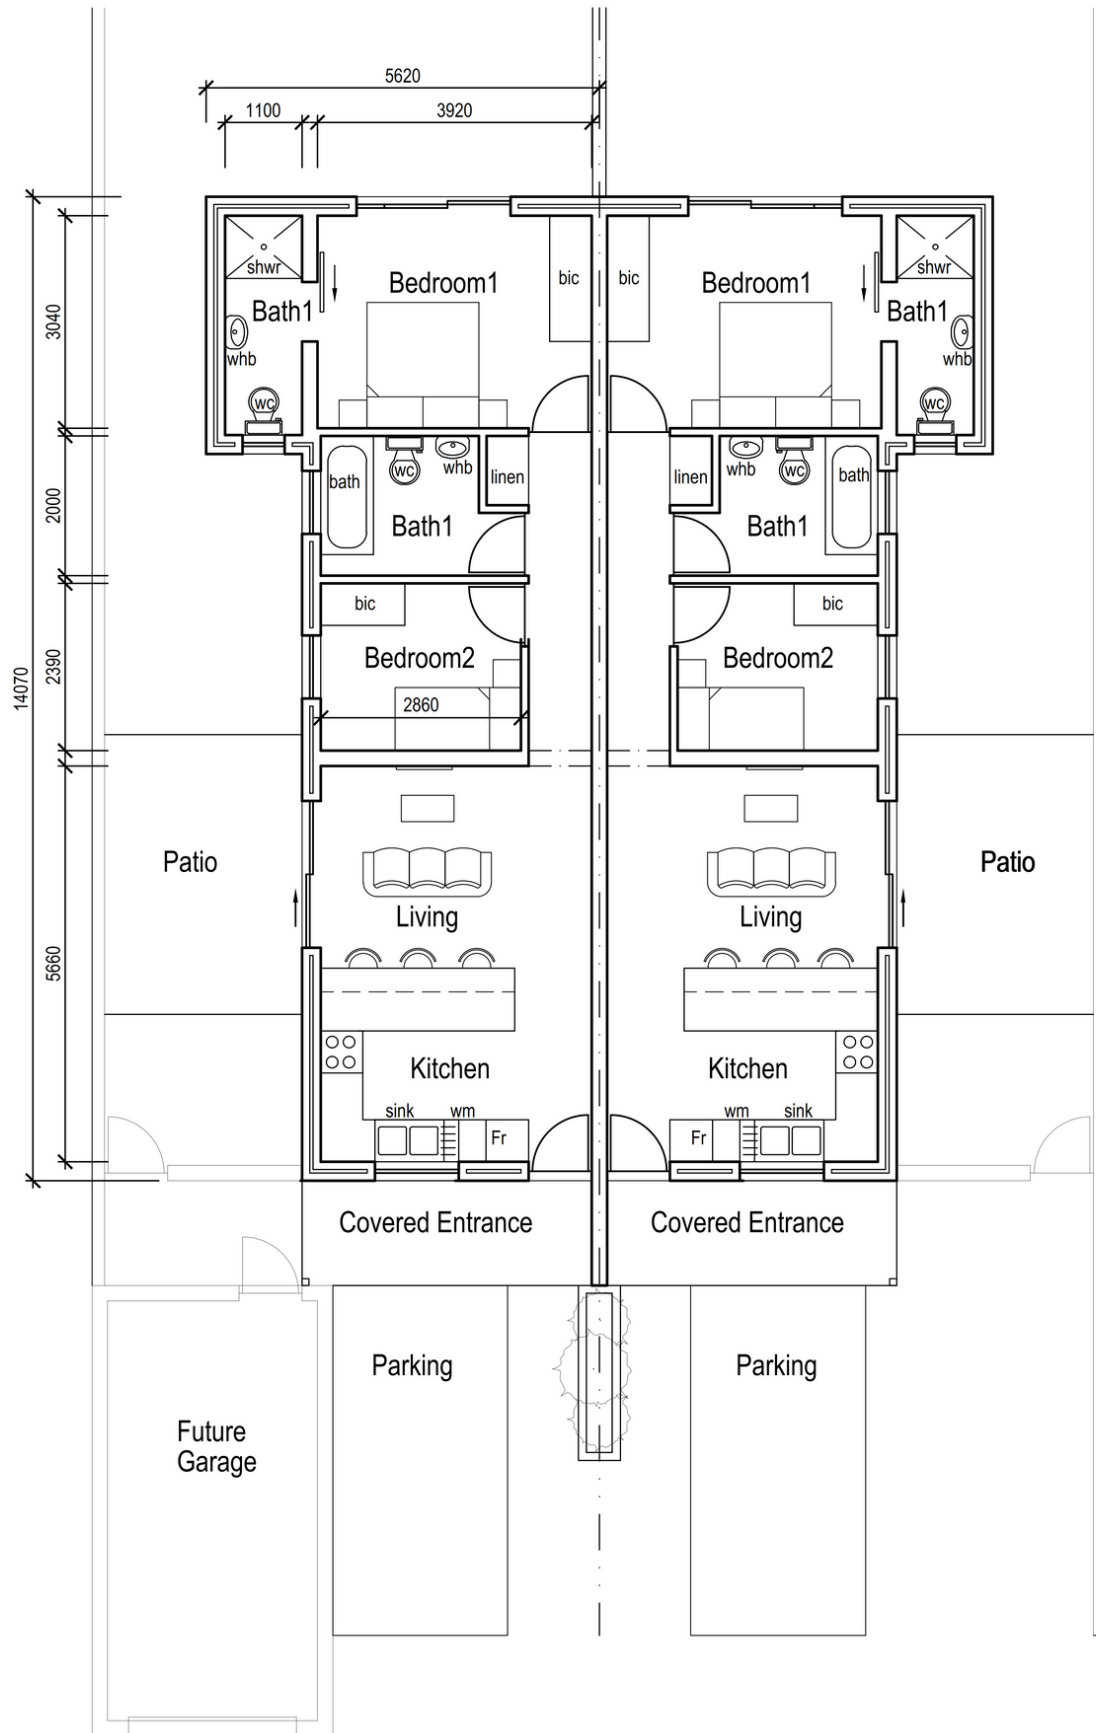

Type A

WILLOW WOOD
ESTATE

59.7 m²

Unit: 59.7 m²

Uncovered Patio: 11 m²

Covered Entrance: 6.2 m²

Garage(Optional): 22 m²

Type B

WILLOW WOOD
ESTATE

64.8m²

Unit: 64.8 m²

Uncovered Patio: 11 m²

Covered Entrance: 6.2 m²

Garage(Optional): 22 m²

Type B1

WILLOW WOOD
ESTATE

82.5m²

Unit: 82.5 m²

Uncovered Patio: 11 m²

Covered Entrance: 6.2 m²

Garage(Optional): 22 m²

Type B2

WILLOW WOOD
ESTATE

70m²

Unit: 70 m²

Uncovered Patio: 11 m²

Covered Entrance: 6.2 m²

Garage(Optional): 22 m²

Type C

WILLOW WOOD
ESTATE

76.3m²

Unit: 76.3 m²