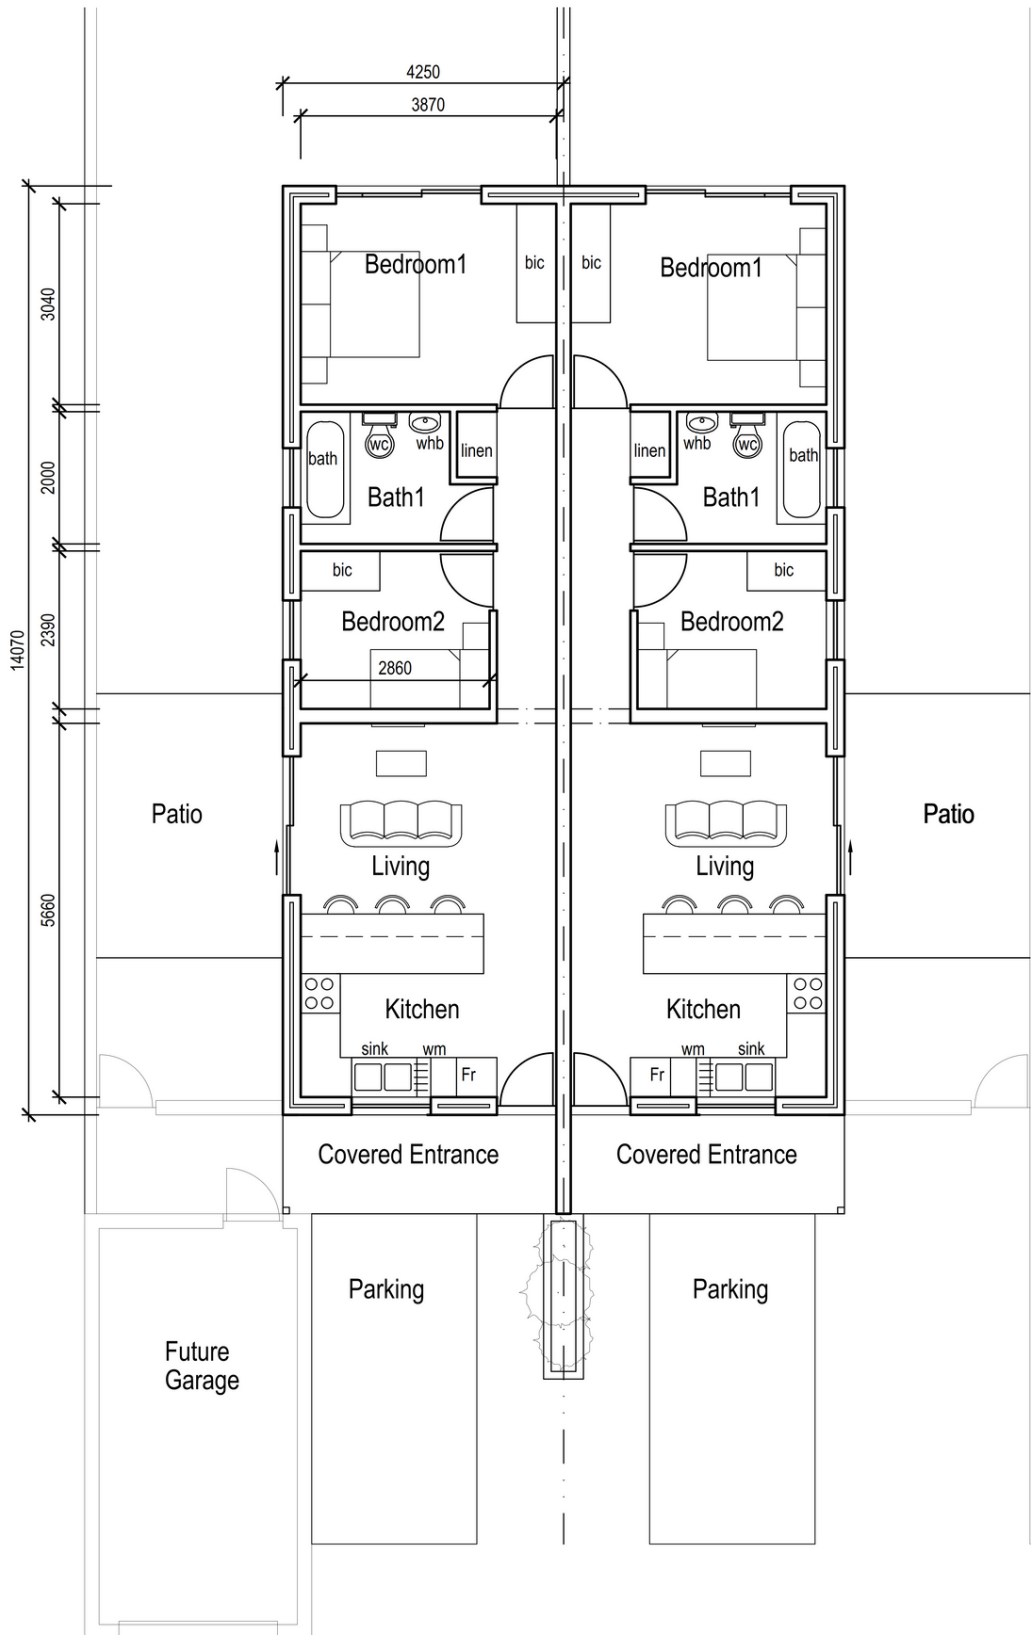

Type A

WILLOW WOOD
ESTATE

59.7 m²

Unit: 59.7 m²

Uncovered Patio: 11 m²

Covered Entrance: 6.2 m²

Garage(Optional): 22 m²

Type B

WILLOW WOOD
ESTATE

64.8m²

Unit: 64.8 m²

Uncovered Patio: 11 m²

Covered Entrance: 6.2 m²

Garage(Optional): 22 m²

Type B1

WILLOW WOOD
ESTATE

82.5m²

Unit: 82.5 m²

Uncovered Patio: 11 m²

Covered Entrance: 6.2 m²

Garage(Optional): 22 m²

Type B2

WILLOW WOOD
ESTATE

70m²

Unit: 70 m²

Uncovered Patio: 11 m²

Covered Entrance: 6.2 m²

Garage(Optional): 22 m²

Type C

WILLOW WOOD
ESTATE

76.3m²

Unit: 76.3 m²