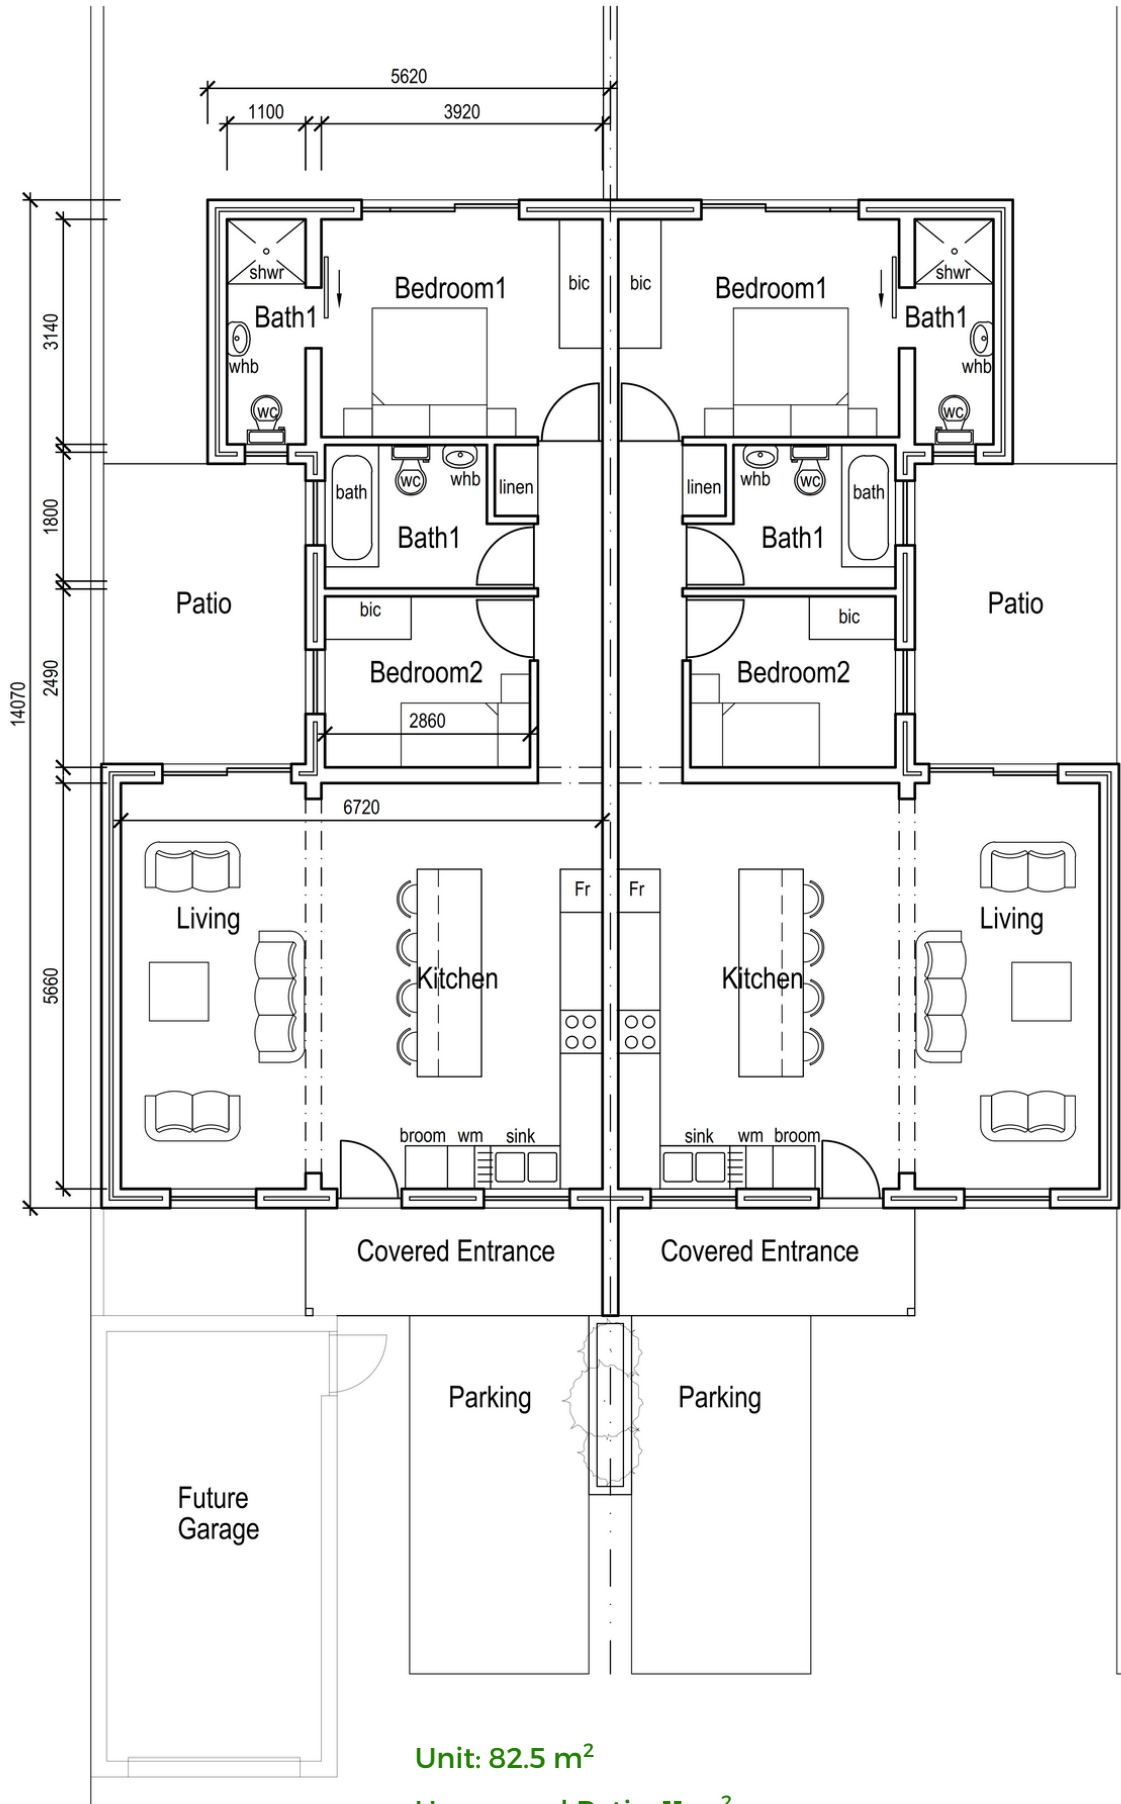

Type A

WILLOW WOOD
ESTATE

59.7 m²

Unit: 59.7 m²

Uncovered Patio: 11 m²

Covered Entrance: 6.2 m²

Garage(Optional): 22 m²

Type B

WILLOW WOOD
ESTATE

64.8m²

Unit: 64.8 m²

Uncovered Patio: 11 m²

Covered Entrance: 6.2 m²

Garage(Optional): 22 m²

Type B1

WILLOW WOOD
ESTATE

82.5m²

Unit: 82.5 m²

Uncovered Patio: 11 m²

Covered Entrance: 6.2 m²

Garage(Optional): 22 m²

Type B2

WILLOW WOOD
ESTATE

70m²

Unit: 70 m²

Uncovered Patio: 11 m²

Covered Entrance: 6.2 m²

Garage(Optional): 22 m²

Type C

WILLOW WOOD
ESTATE

76.3m²

Unit: 76.3 m²