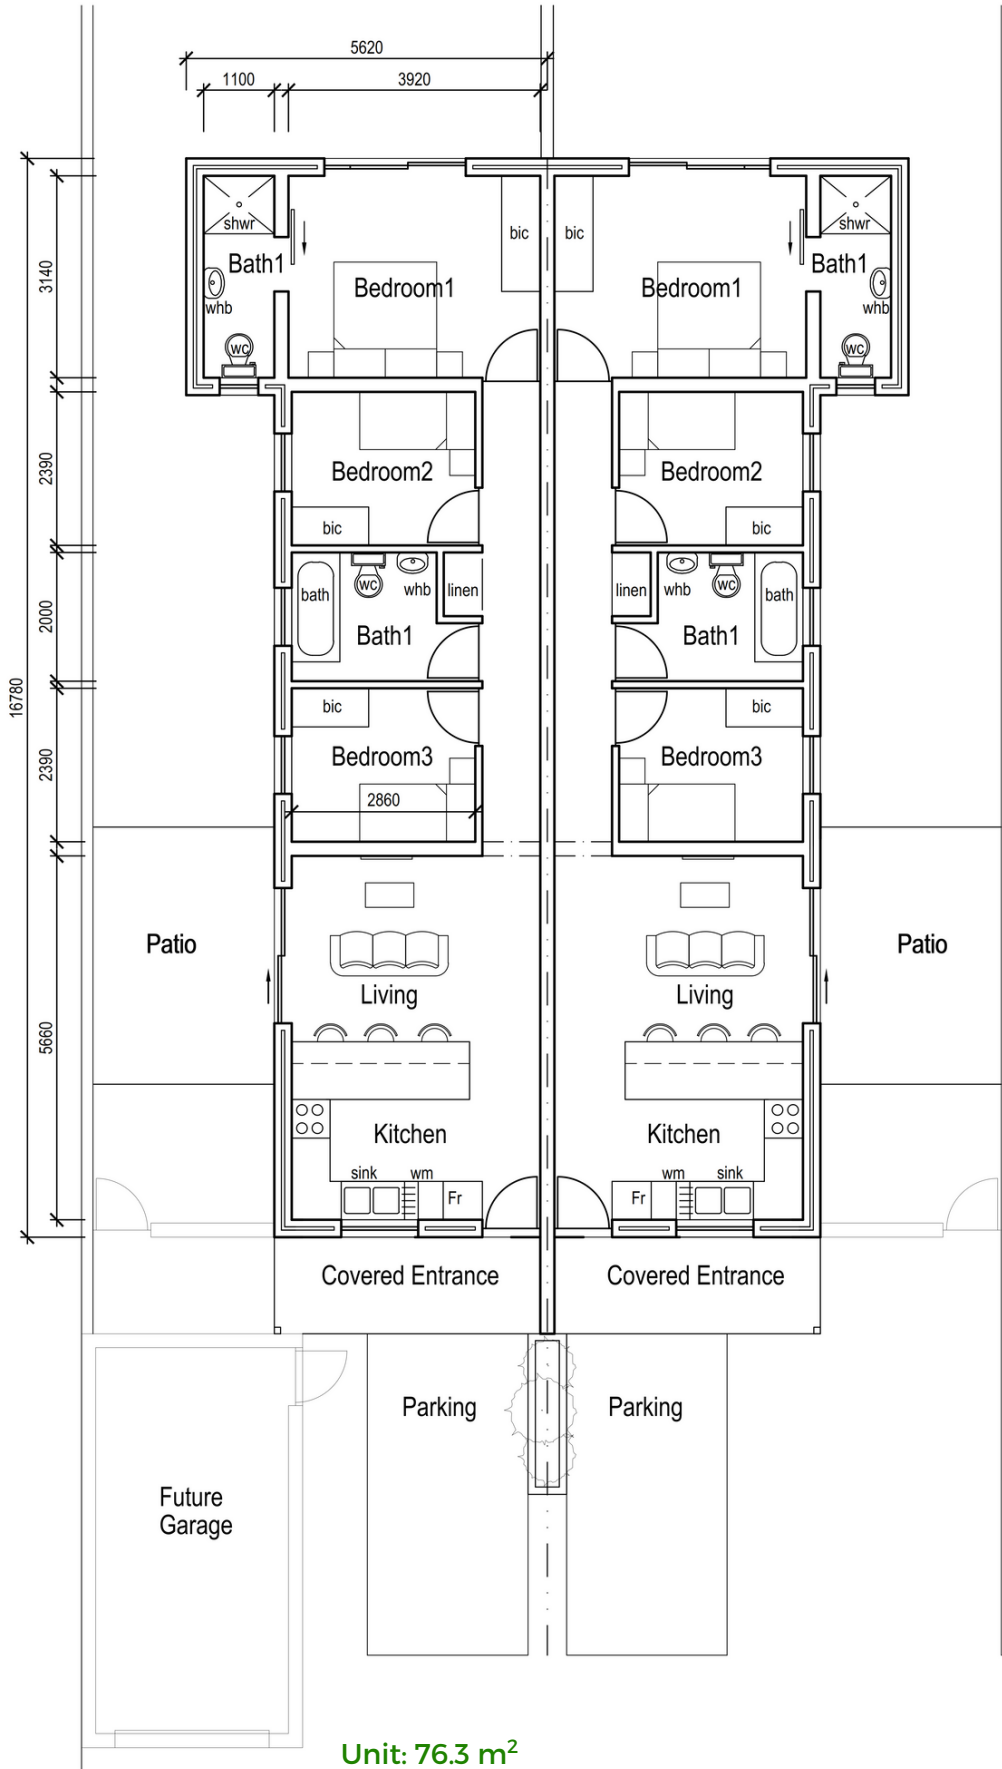

WILLOW WOOD
ESTATE

64.8m²

Unit: 64.8 m²

Uncovered Patio: 11 m²

Covered Entrance: 6.2 m²

Garage(Optional): 22 m²

Type B1

WILLOW WOOD
ESTATE

82.5m²

Unit: 82.5 m²

Uncovered Patio: 11 m²

Covered Entrance: 6.2 m²

Garage(Optional): 22 m²

Type B2

WILLOW WOOD
ESTATE

70m²

Unit: 70 m²

Uncovered Patio: 11 m²

Covered Entrance: 6.2 m²

Garage(Optional): 22 m²

Type C

WILLOW WOOD
ESTATE

76.3m²

Unit: 76.3 m²

Uncovered Patio: 11 m²

Covered Entrance: 6.2 m

Garage(Optional): 22 m²

Type C1

WILLOW WOOD
ESTATE

94m²

Unit: 94 m²

Uncovered Patio: 11 m²